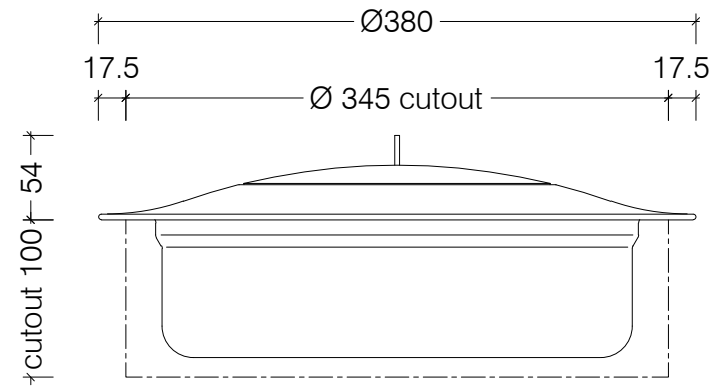

Top View

Front View

Side View

## Ø380 Round Burner - Shallow Fuel Tank