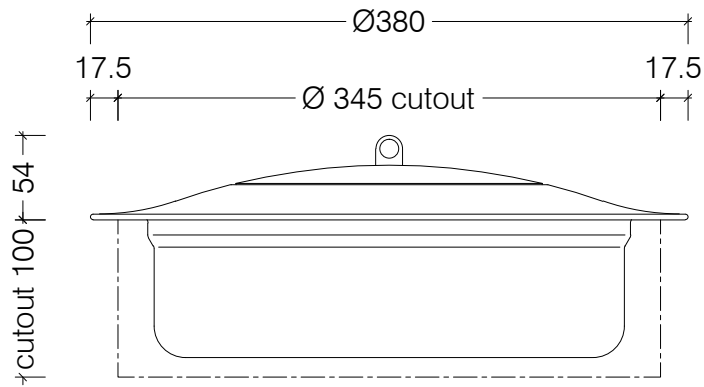

Top View

Front View

Side View

## Ø380 Round Burner - Shallow Fuel Tank